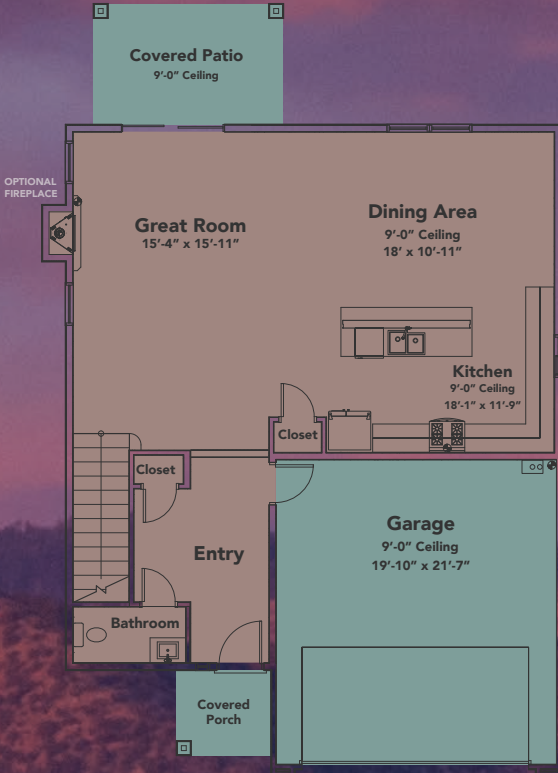

# THE PEGASUS

- 2407 SQ. FEET
- 4 BEDROOM + LOFT
- 2.5 BATHROOM
- 2 CAR GARAGE
- 2 STORY

**EOS**  
ENCORE

The EOS series was created specifically to offer the Albuquerque, Rio Rancho, Bernalillo, and Santa Fe-areas feature-rich, affordable living. EOS homes include Twilight's award-winning designs and unmatched standard features.

**TWILIGHT HOMES**  
*Dreams Begin at Twilight*

**LOCAL. TRUST. VALUE.**

Renderings are conceptions and may vary from actual home. Square footage is approximate. Minor changes may be made at the discretion of the builder. Please contact your Sales Professional for details. **V4**