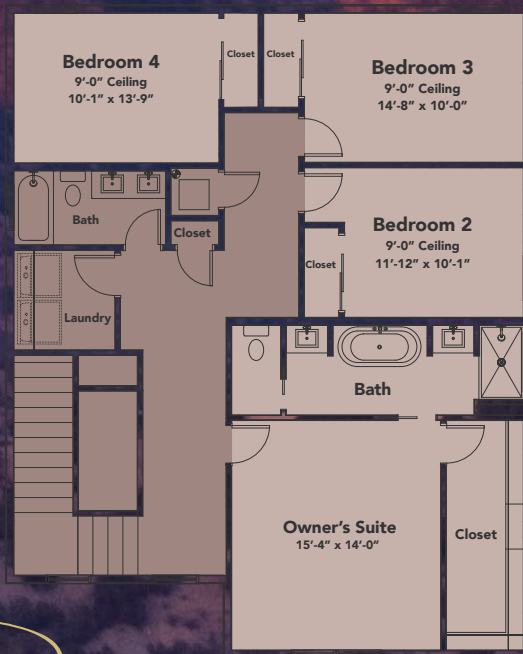

# THE PEGASUS

- 2407 SQ. FEET
- 4 BEDROOM + LOFT
- 2.5 BATHROOM
- 2 CAR GARAGE
- 2 STORY

**EOS**  
ENCORE

The EOS series was created specifically to offer the Albuquerque, Rio Rancho, Bernalillo, and Santa Fe-areas feature-rich, affordable living. EOS homes include Twilight's award-winning designs and unmatched standard features.

**TWILIGHT HOMES**  
*Dreams Begin at Twilight*

**LOCAL. TRUST. VALUE.**

Renderings are conceptions and may vary from actual home. Square footage is approximate. Minor changes may be made at the discretion of the builder. Please contact your Sales Professional for details. **V4**